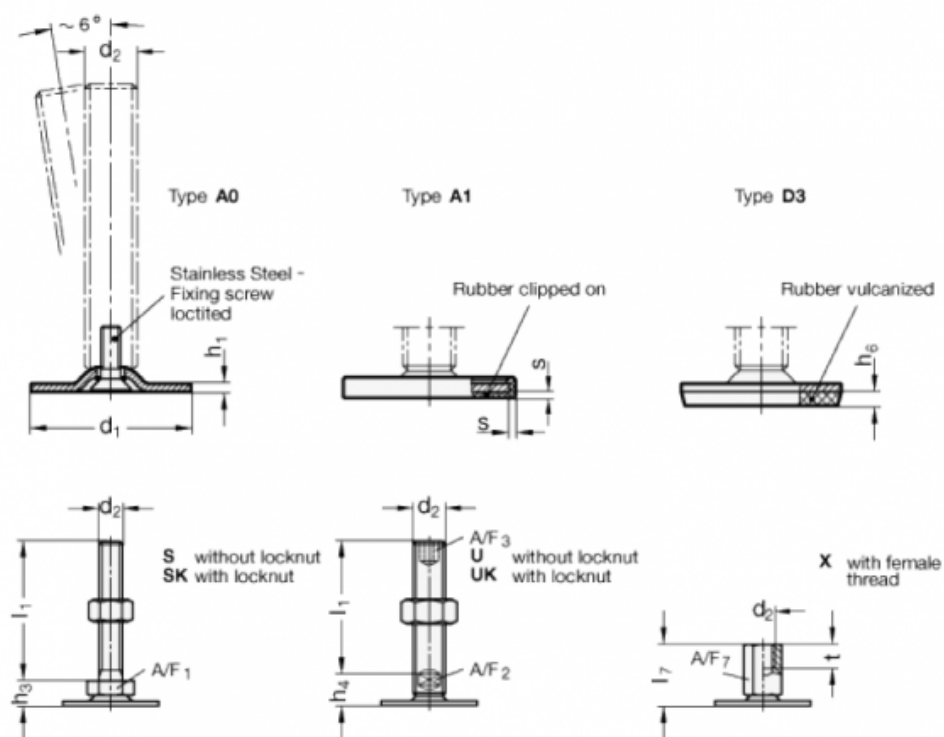

Data Sheet

Article number: 204060M1260A0S

Description: E+G levelling foot
GN 40-60-M12-60-A0-S

Note: S Without nut, External hexagon at the bottom

Measures

A/F1	= 17
d1	= 60
d2	= M12
h1	= 2.5
h3	= 11
h6	=
l1	= 60
s	=